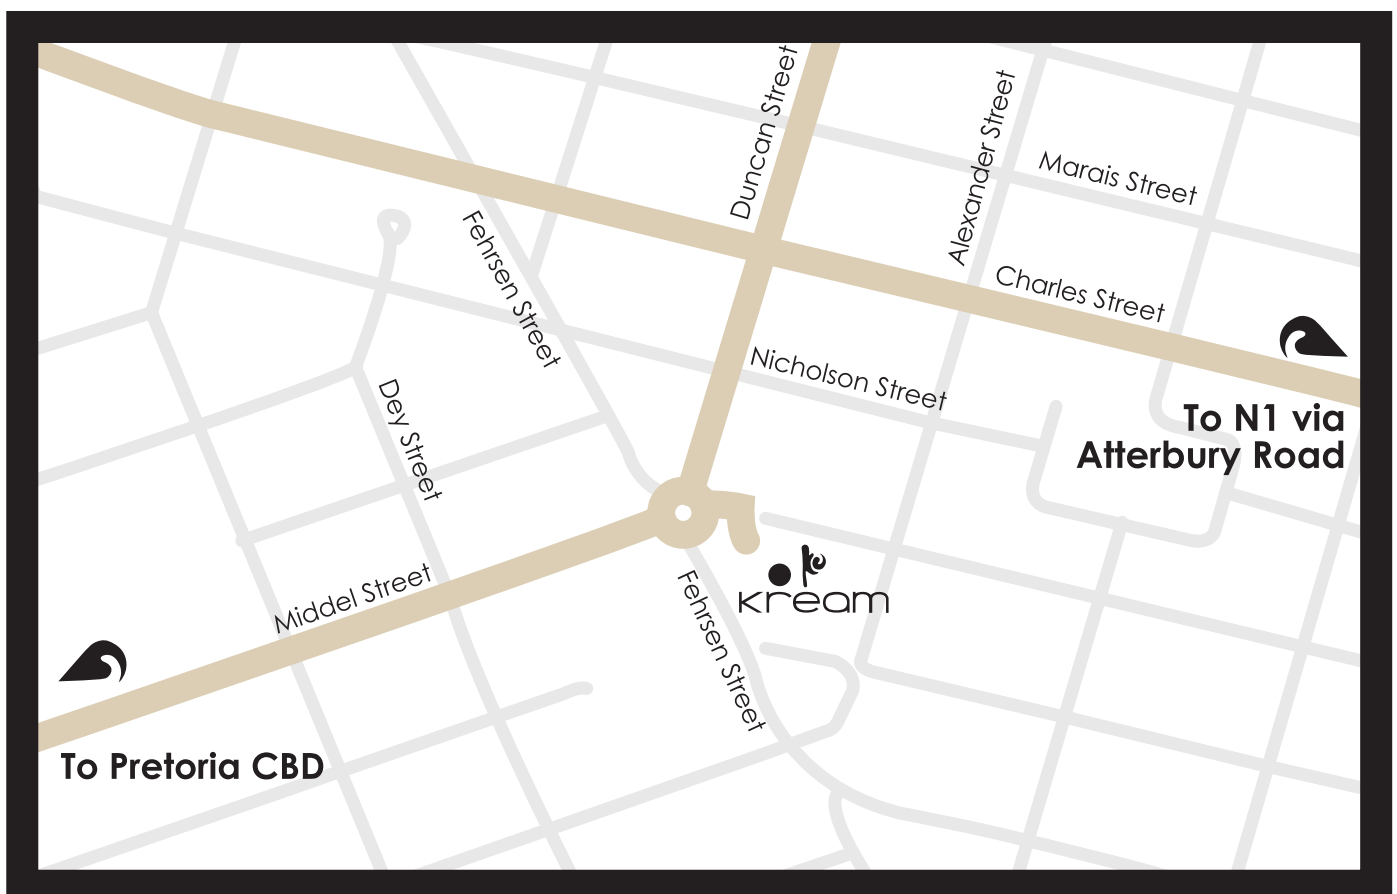

## FROM N1

From the N1 take the Atterbury off-ramp. Turn North into Atterbury road. Take the slipway, left into Charles Street. Turn left into Duncan Road. At the Brooklyn circle turn left quickly into a T-junction and turn right into Brooklyn Bridge.

## FROM Pretoria CBD

From Pretoria CBD take the M11 towards Brooklyn, follow the M7 from the M11 until you are in Brooklyn. Brooklyn Bridge will be on your left hand side.

## KREAM - BROOKLYN BRIDGE

570 FEHRSEN STREET  
BROOKLYN BRIDGE  
BUILDING 3 GROUND FLOOR  
PRETORIA  
GAUTENG

TEL: +27 12 346 4642

GPS COORDINATES  
S 25° 46' 15.3"  
E 28° 14' 10.7"